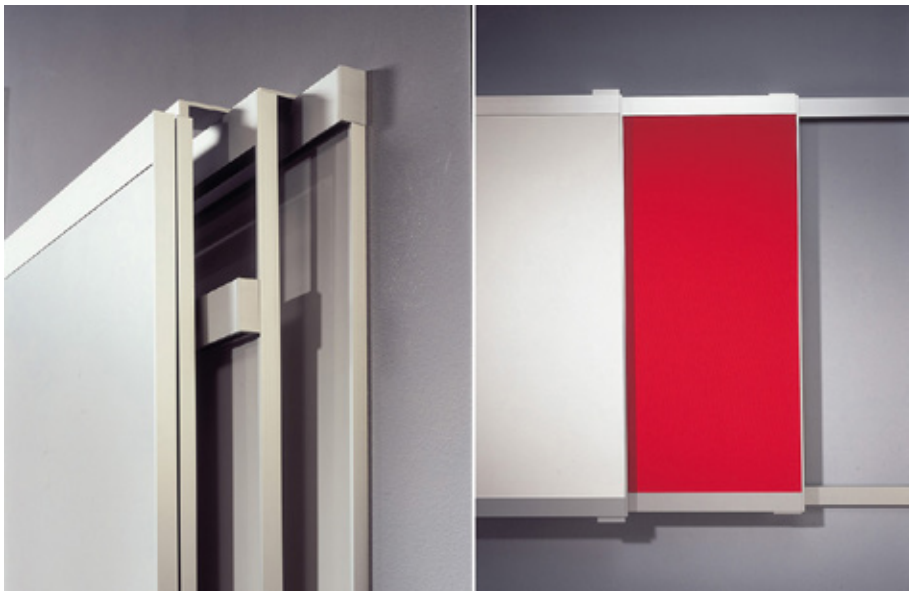

VIP Component Boards

VIP Component Boards

> VIP Component Boards are accessory boards that can be used with the VIP Rail System or the VIP Board System. The units hang and slide in the top track and create a 2 or 3 level presentation environment.

Varieties and Dimensions:

30' w x 51.3" h Component Boards are available as Markerboards, Chalkboards, Non-Magnetic Glassboards, Flip Chart/Markerboards, Flip chart/Non-Magnetic Glassboards, Noticeboards in Grade 1 or Grade 2 Fabric, ACOUSTICOR acoustic panels or 100% Recycled Rubber Surfaces.

36" w x 51.3" h Component Boards are available as Markerboards, Chalkboards, Non-Magnetic Glassboards, Noticeboards in Grade 1 or Grade 2 Fabric, ACOUSTICOR acoustic panels or 100% Recycled Rubber Surfaces.