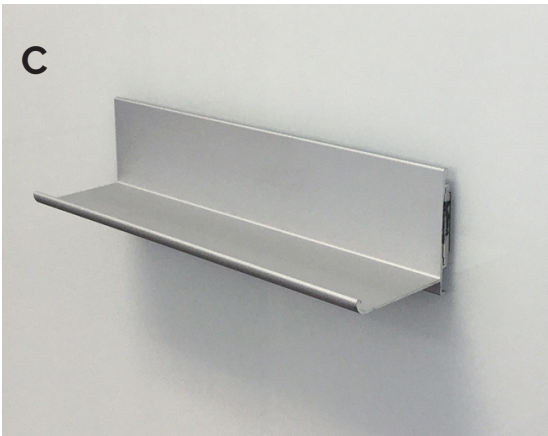

Universal PenShelf

A

B

C

D

E

Universal PenShelf

> Aluminum Tray for holding markers, erasers, presentation materials, etc.
Can be integrated or available with alternate mounting options.

Finishes:

Anodized aluminum

Varieties & Dimensions:

Universal Matte Anodized Aluminum Tray*

- A. U6153-VM 12" For VIP Applications
- B. U6153-MP12" Magnetic Mount/porcelain boards
- C. U6153-MG 12" Magnetic Mount/glass boards
- D. U6153-AM 12" Adhesive Mount/frameless glass
(front or back mountings)
- E. U6153-WM 12" Wall Mount