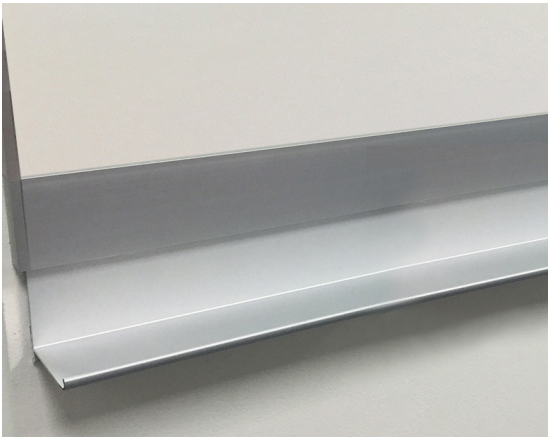

Universal PenShelf

A

B

C

D

E

Universal PenShelf

> Aluminum Tray for holding markers, erasers, presentation materials, etc.
Can be integrated or available with alternate mounting options.

Finishes:

Anodized aluminum

Varieties & Dimensions:

Universal Matte Anodized Aluminum Tray*

- A. U6153-VM 12" For VIP Applications
- B. U6153-MP12" Magnetic Mount/porcelain boards
- C. U6153-MG 12" Magnetic Mount/glass boards
- D. U6153-AM 12" Adhesive Mount/frameless glass
(front or back mountings)
- E. U6153-WM 12" Wall Mount