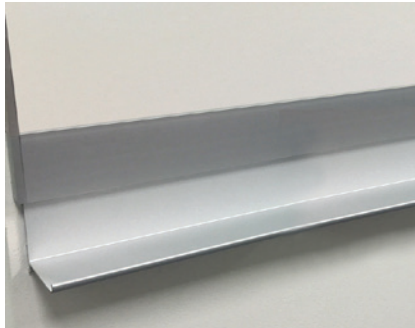

Universal PenShelf

A

Universal PenShelf

> Aluminum Tray for holding markers, erasers, presentation materials, etc. Can be integrated or available with alternate mounting options.

Finishes:

Anodized aluminum

B

Varieties & Dimensions:

Universal Matte Anodized Aluminum Tray*

- | | | |
|-------------|-----|---|
| A. U6153-VM | 12" | For VIP Applications |
| B. U6153-MP | 12" | Magnetic Mount/porcelain boards |
| C. U6153-MG | 12" | Magnetic Mount/glass boards |
| D. U6153-AM | 12" | Adhesive Mount/frameless glass
(front or back mountings) |
| E. U6153-WM | 12" | Wall Mount |

C

*Universal Tray available in various lengths up to 16'
For lengths greater than 16' contact coronaVISUAL
for information.

D

E